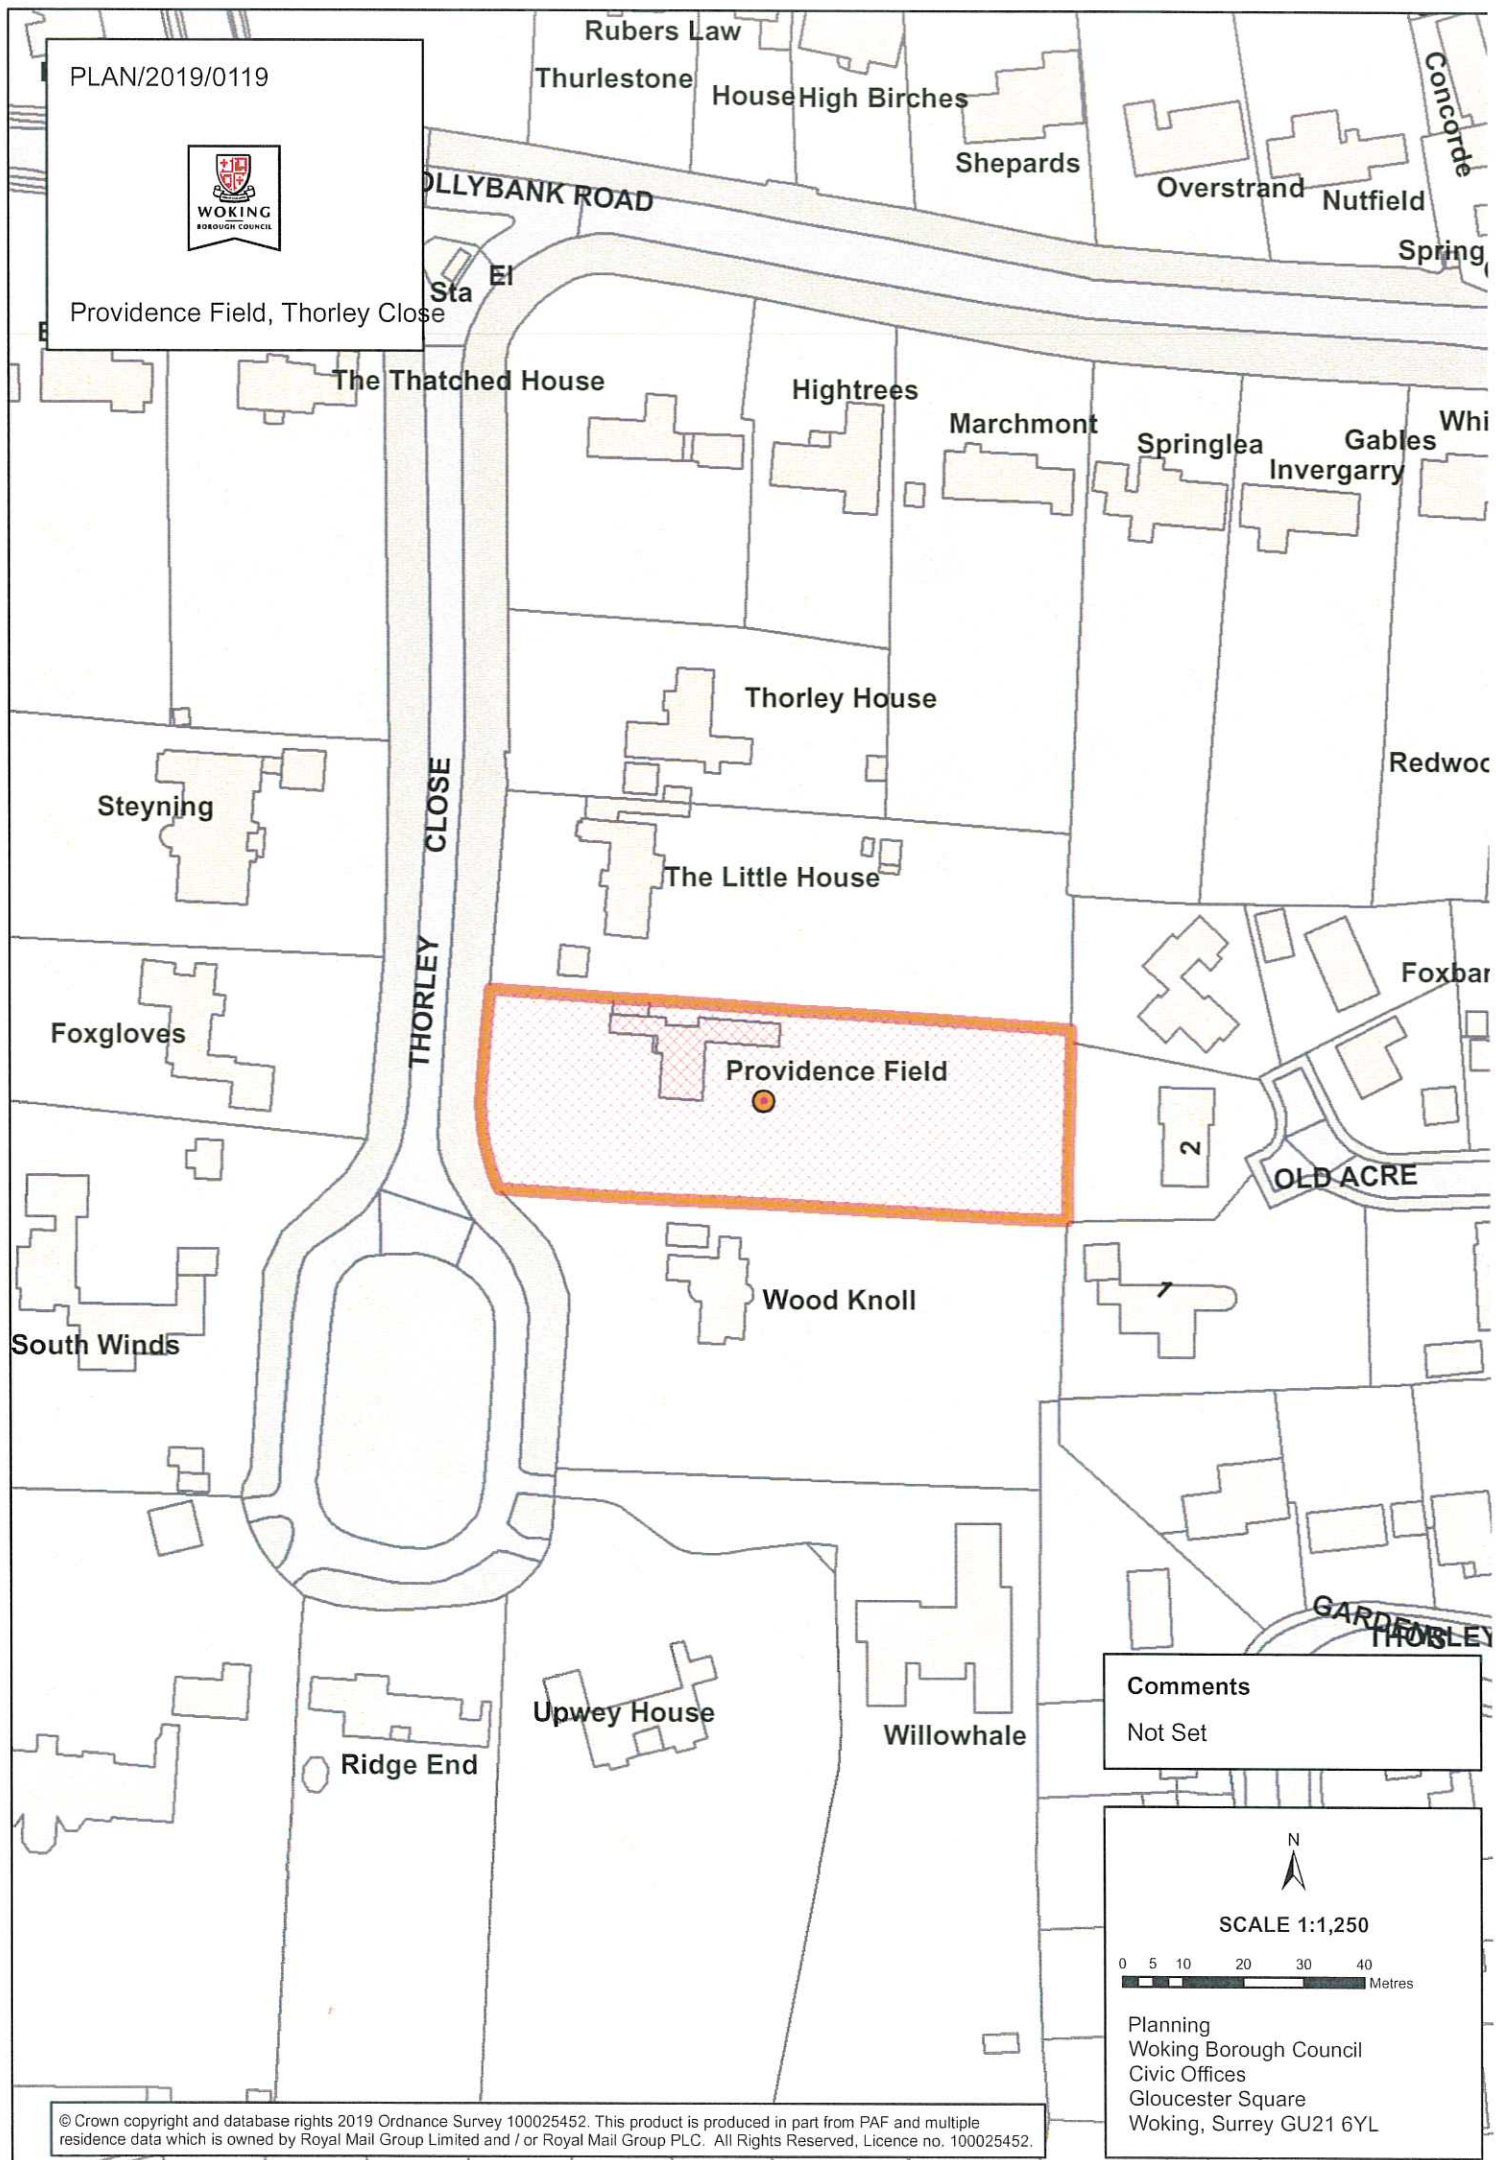

PLAN/2019/0119

Providence Field, Thorley Close

Comments

Not Set

SCALE 1:1,250

0 5 10 20 30 40 Metres

Planning
Woking Borough Council
Civic Offices
Gloucester Square
Woking, Surrey GU21 6YL